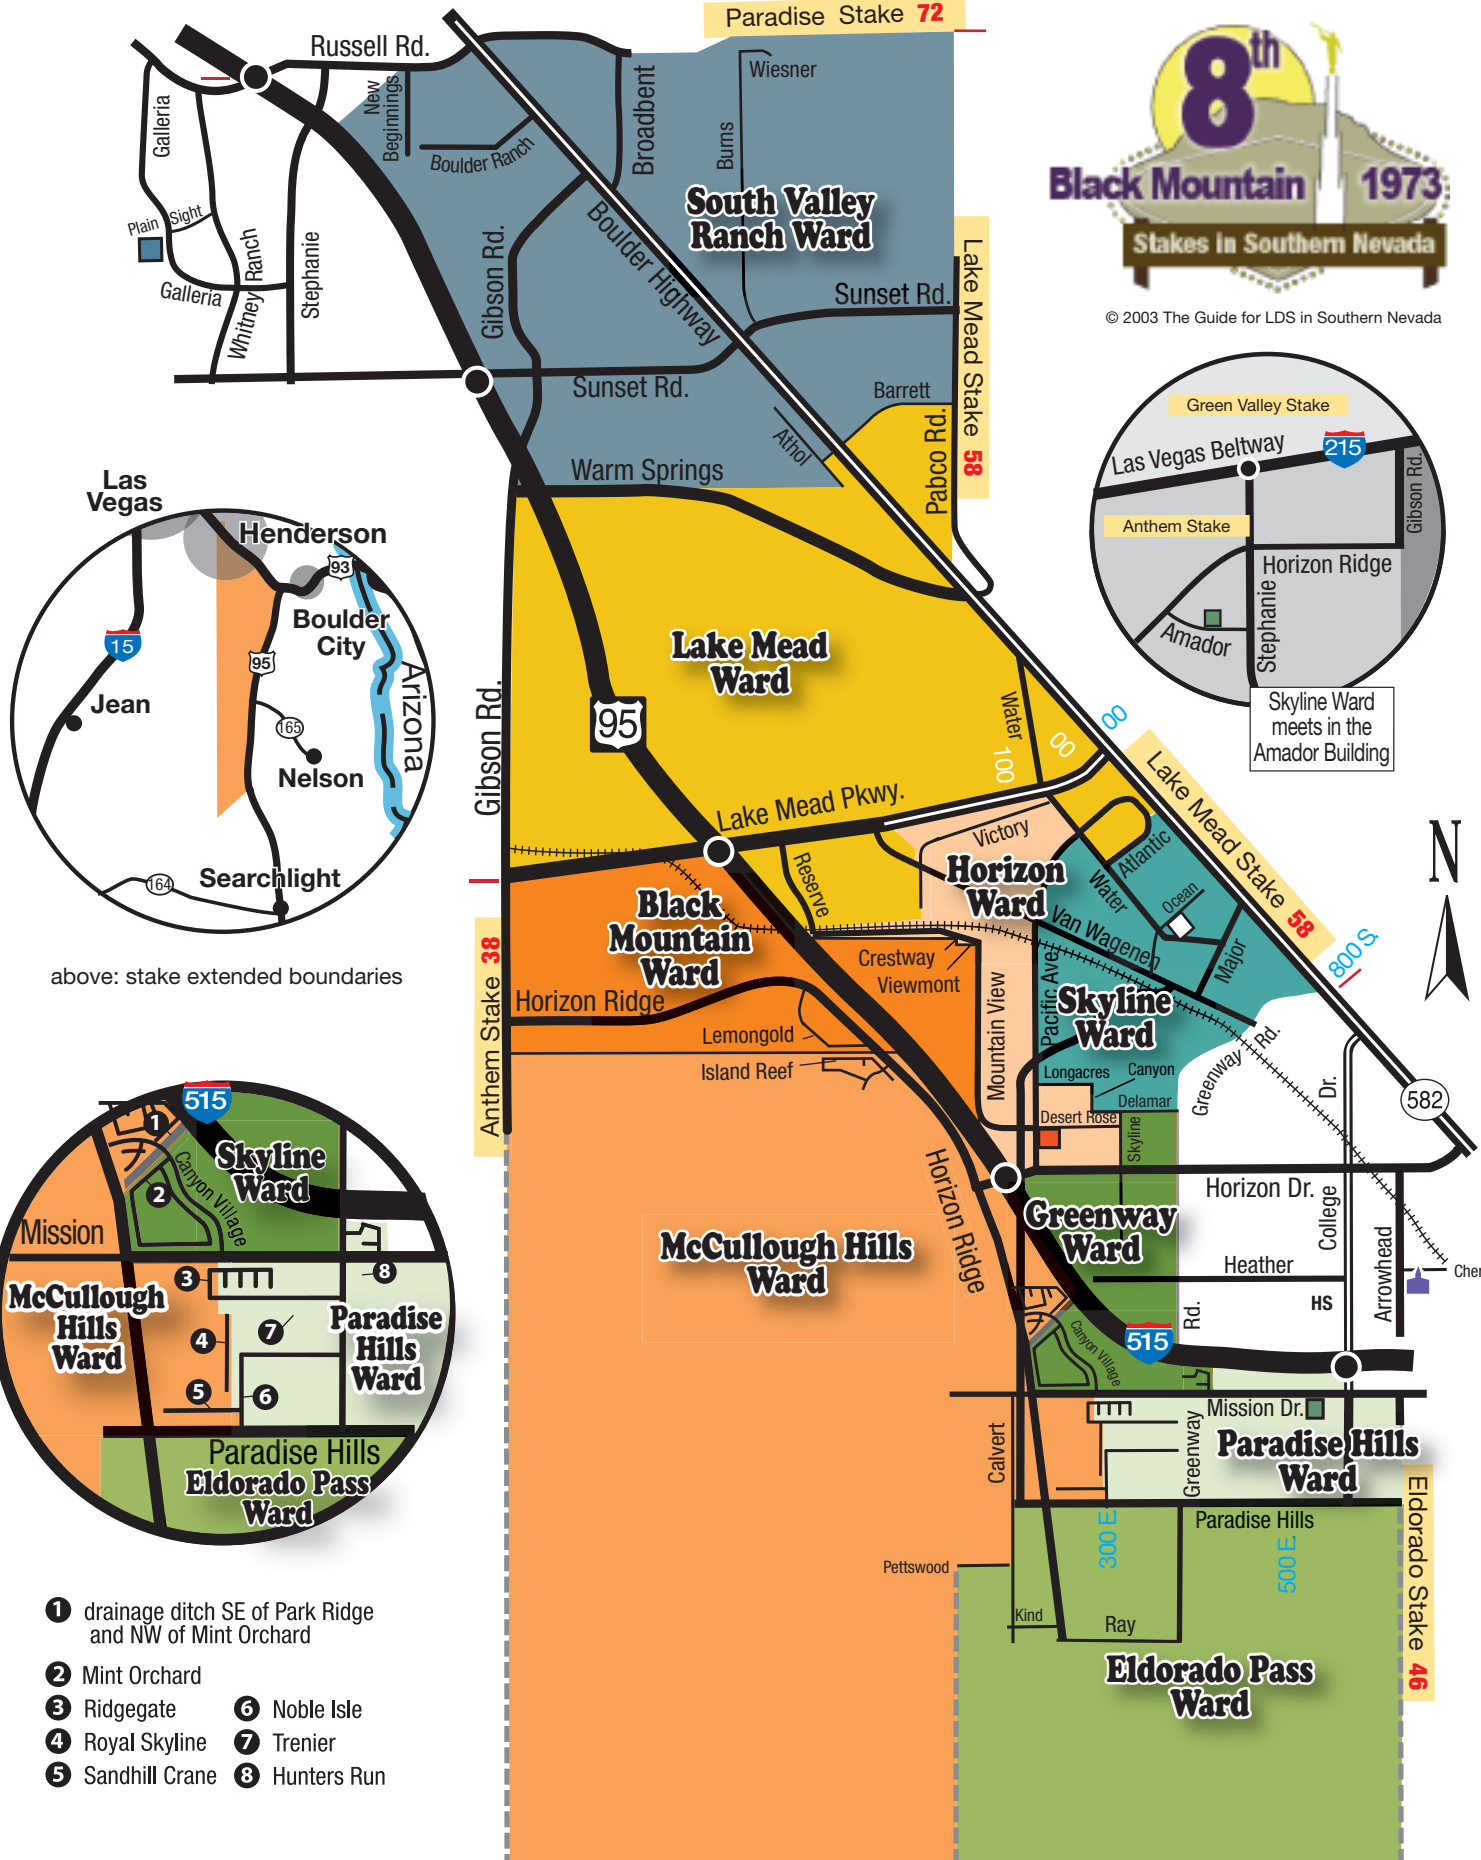

Henderson Black Mountain Stake

© 2003 The Guide for LDS in Southern Nevada

above: stake extended boundaries

Skyline Ward meets in the Amador Building

- 1 drainage ditch SE of Park Ridge and NW of Mint Orchard
- 2 Mint Orchard
- 3 Ridgagate
- 4 Royal Skyline
- 5 Sandhill Crane
- 6 Noble Isle
- 7 Trenier
- 8 Hunters Run