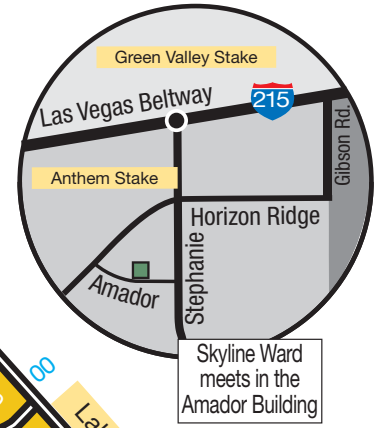

Henderson Black Mountain Stake

© 2003 The Guide for LDS in Southern Nevada

above: stake extended boundaries

Skyline Ward meets in the Amador Building

- 1 drainage ditch SE of Park Ridge and NW of Mint Orchard
- 2 Mint Orchard
- 3 Ridgagate
- 4 Royal Skyline
- 5 Sandhill Crane
- 6 Noble Isle
- 7 Trenier
- 8 Hunters Run