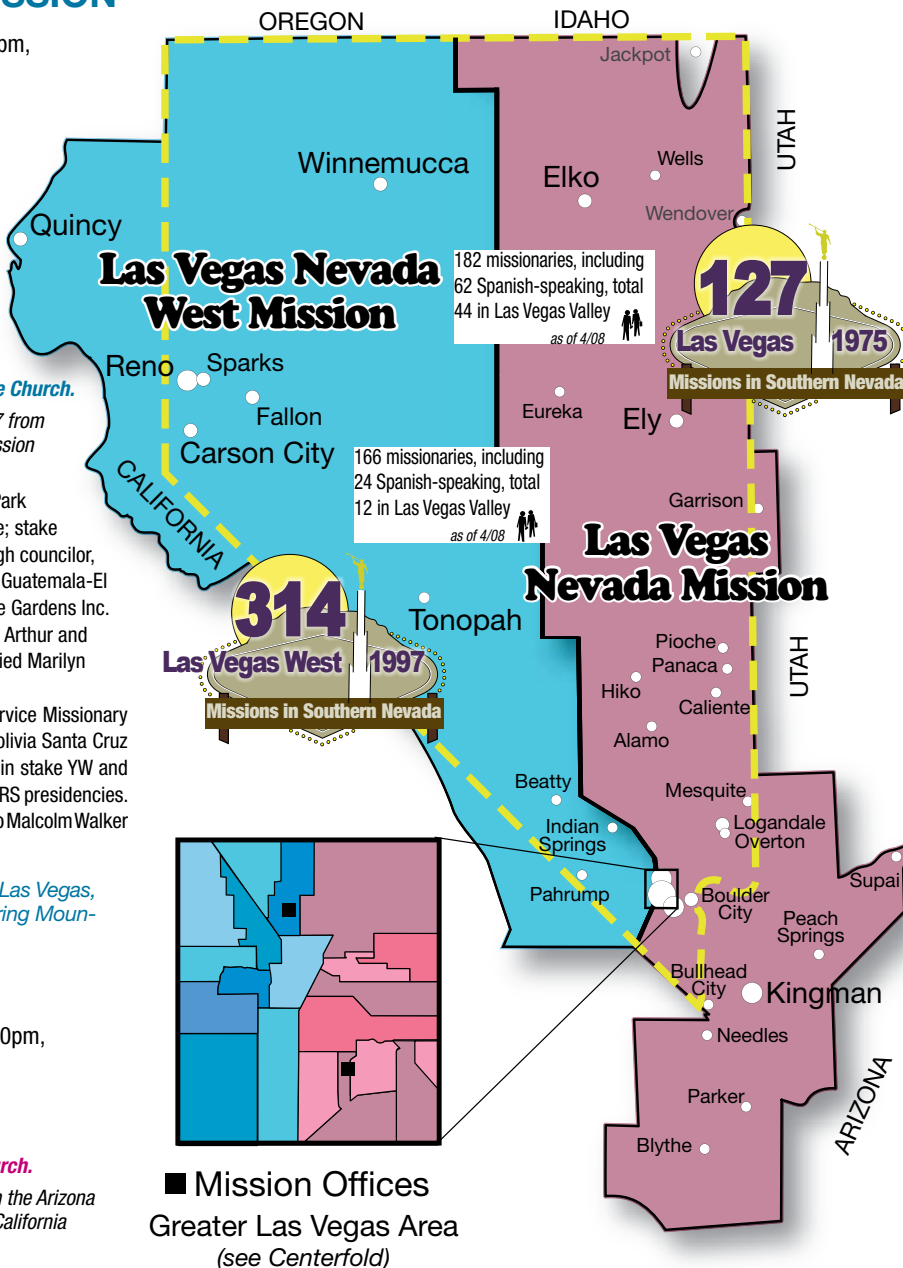

Southern Nevada Stakes included: Highland Hills, Lakes, Las Vegas, Lone Mountain, Meadows, Redrock, Sandstone, South, Spring Mountain, and Tule Springs.

NEVADA LAS VEGAS MISSION

Longford Plaza near Pecos
3127 E. Warm Springs, Suite 200
Las Vegas, 89120 794-0586
FAX..... 794-2770

Hours: 8:00am–5:00pm,
Monday–Friday

President Peter K. Christensen
Stephen H. Clark, 1st Counselor
Steven Huntsman, 2nd Counselor

The 127th mission of the Church.
Organized on July 1, 1975 from the Arizona Tempe Mission (87th) and the California Sacramento Mission (37th).

How to Contact the Full-time Missionaries

Referral Line

Las Vegas 794-0365
Las Vegas West..... 312-0512

All missionaries in Southern Nevada, including foreign language missionaries, can be contacted by calling either Mission Office's referral line.