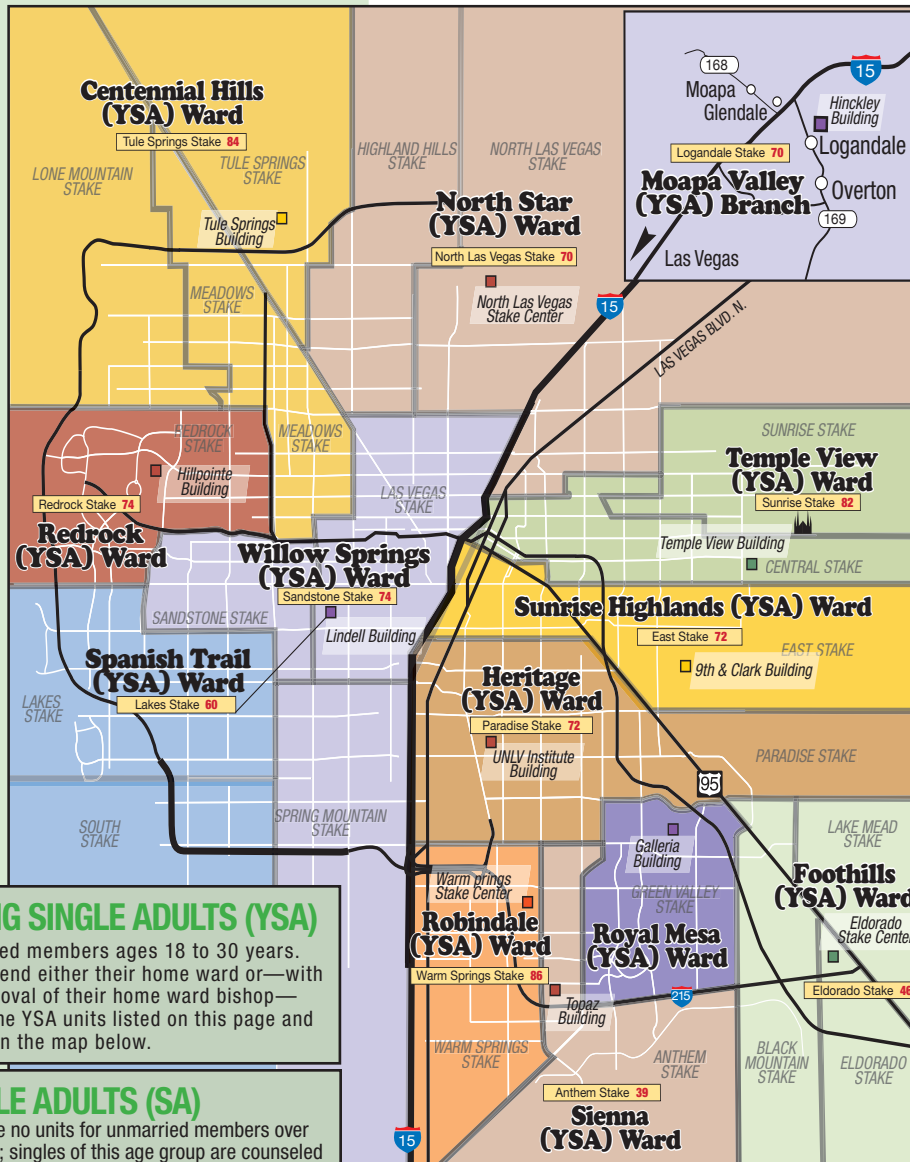

boundary: Warm Springs Stake

meeting: 1:00 in Warm Springs Stake Ctr.

Foyer/Building Phone 361-4457

Royal Mesa (YSA) Ward *see page 49*

Bishop: Michael J. Clark ..... Home: 897-6161
Church Office: 451-9984

boundary: Green Valley Stake

meeting: 1:00 in Galleria Building

Foyer/Building Phone 456-5511

Sienna (YSA) Ward *see page 39*

Bishop: Bruce Hillier ..... Home: 284-4143
Church Office: 361-3203

boundary: Anthem Stake

meeting: 1:00 in Topaz Building

Foyer/Building Phone 361-3281

Spanish Trail (YSA) Ward *see page 60*

Bishop: Steven D. Rands ..... Home: 867-1820
Church Office: 247-8463

boundary: Lakes, South Stake

meeting: 10:00 in Lindell Building

Foyer/Building Phone 871-7842

Sunrise Highlands (YSA) Ward *see page 45*

Bishop: Norman Horton ..... Home: 641-1197
Church Office: 386-0288

boundary: East Stake

meeting: 12:00 in 9th & Clark Building

Foyer/Building Phone 386-0637

Temple View (YSA) Ward *see page 82*

Bishop: Gregory Ogiela ..... Home: 435-4561
Church Office: 438-8381

boundary: Sunrise & Central stakes

meeting: 1:00 in Temple View Building

Foyer/Building Phone 438-9410

Willow Springs (YSA) Ward *see page 76*

Bishop: Gerry Zobrist ..... Home: 254-6872
Church Office: 871-7003

boundary: Las Vegas, Sandstone & Spring Mountain stakes

meeting: 1:30 in Lindell Building

Foyer/Building Phone 871-7842

YOUNG SINGLE ADULTS (YSA)

Unmarried members ages 18 to 30 years. They attend either their home ward or—with the approval of their home ward bishop—one of the YSA units listed on this page and shown on the map below.

SINGLE ADULTS (SA)

There are no units for unmarried members over 30 years; singles of this age group are counseled to attend their home ward.